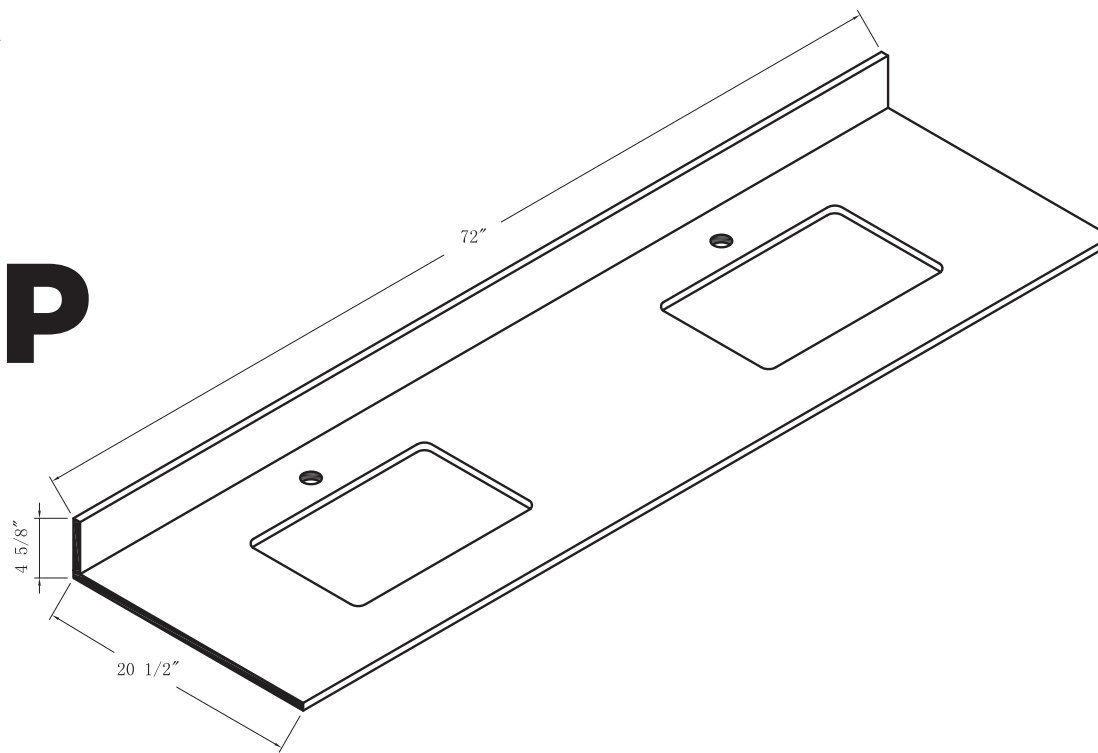

SPECIFICATIONS / TECHNICAL DATA

SINTERED STONE TOP

DOUBLE SINK

72"

ATTENTION! Dimensions may vary by up to 3/8". It is highly recommended to pull all dimensions of actual model for installation and measuring purposes.

MODEL# SS72-D