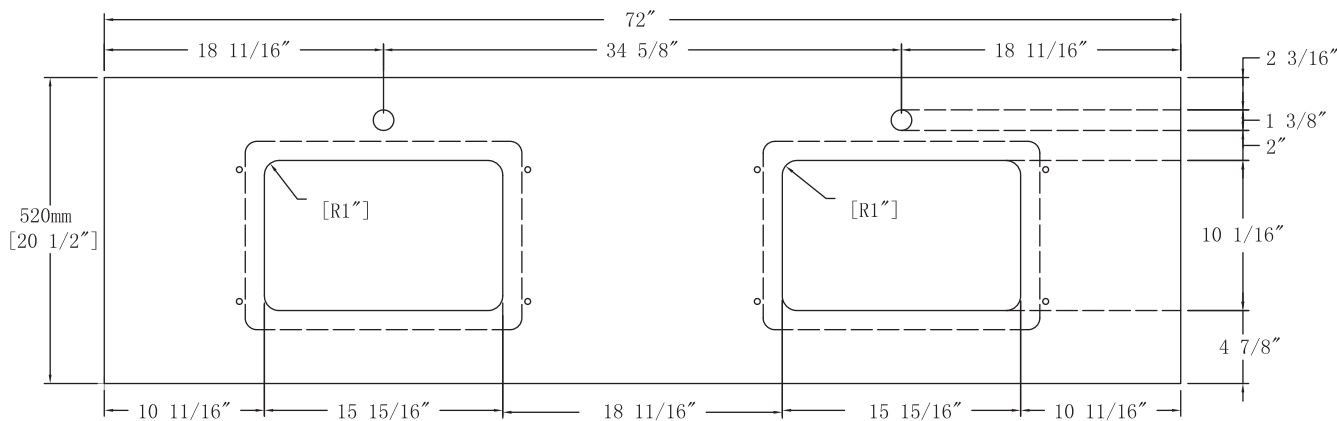

SPECIFICATIONS / TECHNICAL DATA

SINTERED STONE TOP

DOUBLE SINK

72"

ATTENTION! Dimensions may vary by up to 3/8". It is highly recommended to pull all dimensions of actual model for installation and measuring purposes.

MODEL# SS72-D